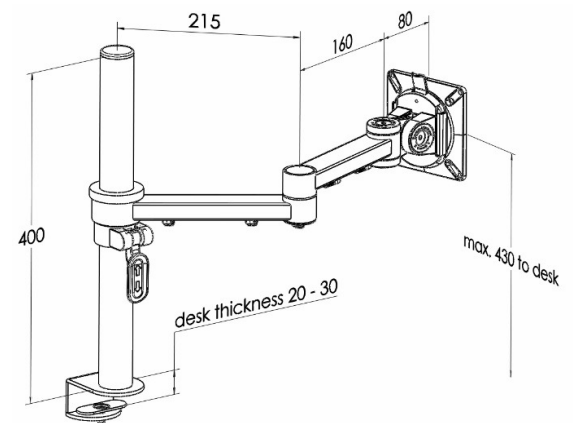

XSTREAM dual beam with baby-c clamp post

Product Specification

Product code	XSTREAMPMCOMB03B - black
Weight capacity	10kg
Max forward extension	460mm
VESA	75mm & 100mm VESA compliant
Maximum Screen Size	30"
Movement	Height adjustment, tilt, swivel, rotation and reach
Height adjustment	Max height adjustment 430mm from desk top
Fixings	Supplied with baby-c clamp post

Additional Information

Dual beam monitor arm with manual height adjustment
Additional +/- 70mm available with ratchet mechanism
Lockable quick release VESA function
Compact – folds back into a space of 40mm
Silver – XSTREAMPMCOMB03S - RAL code 9006
White – XSTREAMPMCOMB03W - RAL code 9010
Black – XSTREAMPMCOMB03B - RAL code 9005