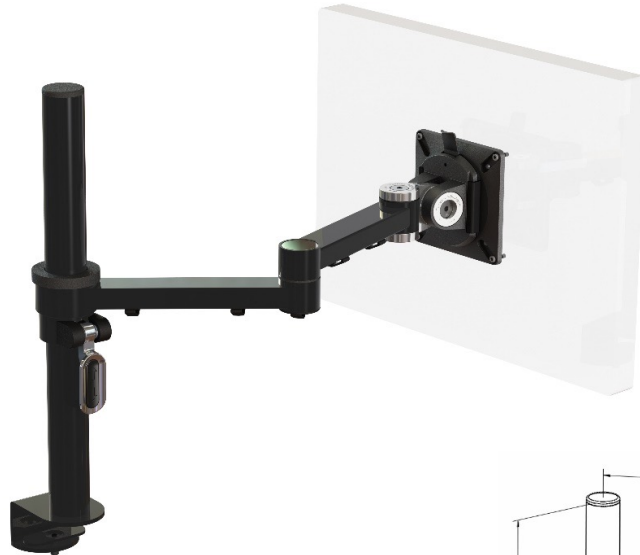

XSTREAM dual beam with baby-c clamp post

Product Specification

Product code	XSTREAMPMCOMB03B - black
Weight capacity	10kg
Max forward extension	460mm
VESA	75mm & 100mm VESA compliant
Maximum Screen Size	30"
Movement	Height adjustment, tilt, swivel, rotation and reach
Height adjustment	Max height adjustment 430mm from desk top
Fixings	Supplied with baby-c clamp post

Additional Information

Dual beam monitor arm with manual height adjustment
Additional +/- 70mm available with ratchet mechanism
Lockable quick release VESA function
Compact – folds back into a space of 40mm
Silver – XSTREAMPMCOMB03S - RAL code 9006
White – XSTREAMPMCOMB03W - RAL code 9010
Black – XSTREAMPMCOMB03B - RAL code 9005